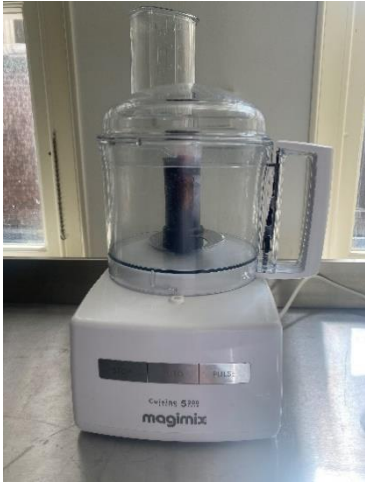

1x magimix foodprocessor